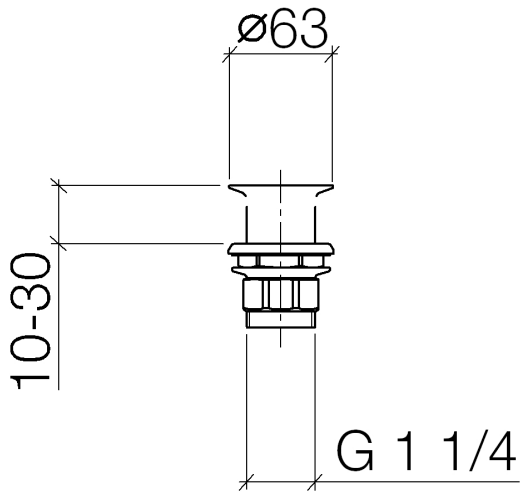

10 110 970

Fits: IMO, LULU, MADISON, MEM, TARA,  
CL.1, LISSÉ, VAIA, META, CYO

	Chrome	10 110 970-00
	Brushed Platinum	10 110 970-06
	Platinum	10 110 970-08
	Durabross (23kt Gold)	10 110 970-09
	Dark Chrome	10 110 970-19
	Light Gold	10 110 970-26
	Brushed Light Gold	10 110 970-27
	Brushed Durabross (23kt Gold)	10 110 970-28
	Matte Black	10 110 970-33
	Brushed Bronze	10 110 970-42
	Brushed Champagne (22kt Gold)	10 110 970-46
	Champagne (22kt Gold)	10 110 970-47
	Brushed Chrome	10 110 970-93
	Brushed Dark Platinum	10 110 970-99

## Grated waste 1 1/4" - Chrome

---

IMO

10 110 970

Only suitable for sinks without an overflow.

10 110 970

10 110 970

Parts for other finishes can be found here: [Brushed](#) [Platinum](#)

**Spare parts list**

No.	Item Number	Name	Quantity used	Delivery time
1	09 11 01 025-00	cup	1	-
Spare part can no longer be ordered, please order the replacement item				
2	09 14 05 039 90	seal	1	2
3	09 14 03 025 90	seal	1	2
4	09 23 10 017 90	nut	1	2
5	09 23 10 020-00	nut	1	60