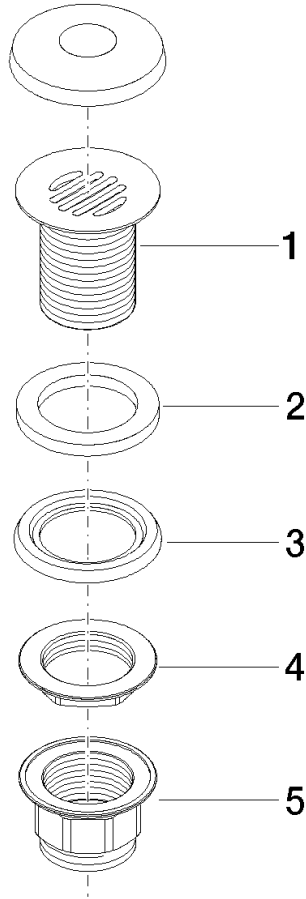

10 110 970

Fits: IMO, LULU, MADISON, MEM, TARA,  
CL.1, LISSÉ, VAIA, META, CYO

	Chrome	10 110 970-00
	Brushed Platinum	10 110 970-06
	Platinum	10 110 970-08
	Durabross (23kt Gold)	10 110 970-09
	Dark Chrome	10 110 970-19
	Light Gold	10 110 970-26
	Brushed Light Gold	10 110 970-27
	Brushed Durabross (23kt Gold)	10 110 970-28
	Matte Black	10 110 970-33
	Brushed Bronze	10 110 970-42
	Brushed Champagne (22kt Gold)	10 110 970-46
	Champagne (22kt Gold)	10 110 970-47
	Brushed Chrome	10 110 970-93
	Brushed Dark Platinum	10 110 970-99

## Grated waste 1 1/4" - Chrome

---

IMO

10 110 970

Only suitable for sinks without an overflow.

10 110 970

10 110 970

Parts for other finishes can be found here: [Brushed](#) [Platinum](#)

**Spare parts list**

No.	Item Number	Name	Quantity used	Delivery time
1	09 11 01 025-00	cup	1	-
Spare part can no longer be ordered, please order the replacement item				
2	09 14 05 039 90	seal	1	2
3	09 14 03 025 90	seal	1	2
4	09 23 10 017 90	nut	1	2
5	09 23 10 020-00	nut	1	60